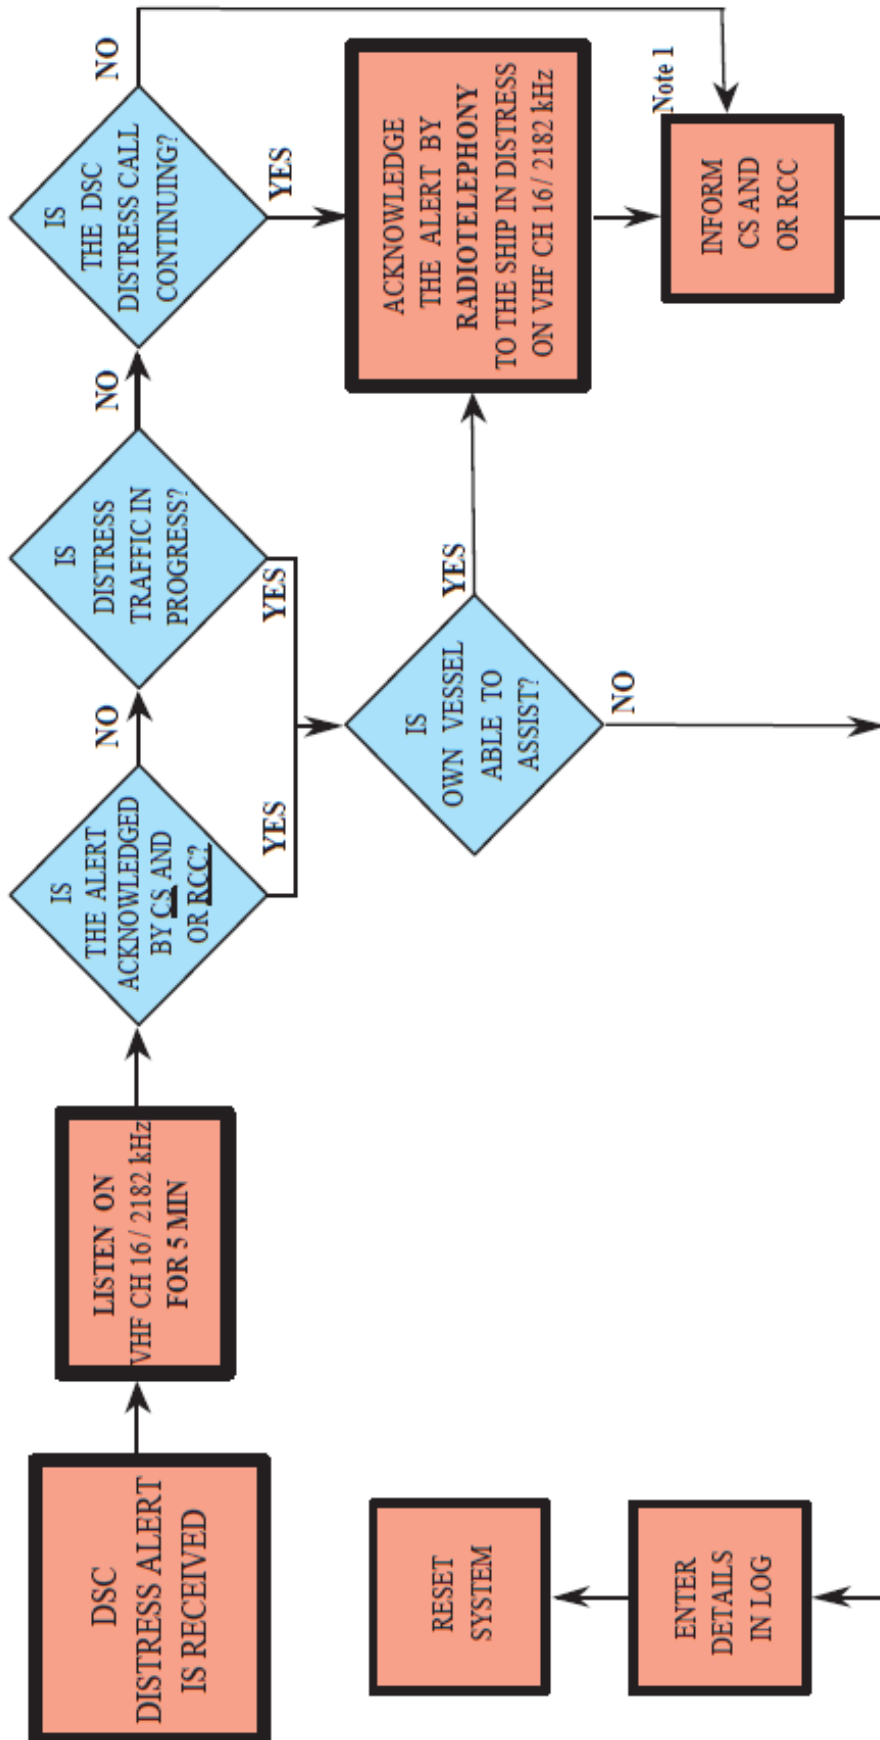

## ACTIONS BY SHIPS UPON RECEPTION OF VHF / MF DSC DISTRESS ALERT

**REMARKS:**

Note 1 : Appropriate or relevant RCC and/or Coast Station shall be informed accordingly . If further DSC alerts are received from the same source and the ship in distress is beyond doubt in the vicinity, a DSC acknowledgement may, after consultation with an RCC or Coast Station, be sent to terminate the call

Note 2 : In no case is a ship permitted to transmit a DSC distress relay call on receipt of a DSC distress alert on either VHF channel 70 or MF channel 2187.5 kHz.

CS = Coast Station

RCC = Rescue Co-ordination Center